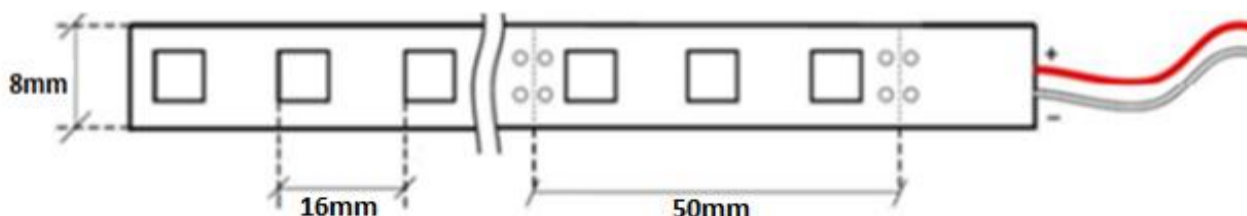

ADDITIONAL INFORMATIONS

Tolerance range for optical and electrical +/- 10%.

Exceeding the voltage leads to an overload, and consequently may be shortening of action, and even damage to the product.

Exceeding the storage temperature or temperature can also lead to product failure.

GERLED Sp. z o.o.

ul. Miłkowskiego 21
30-349 Kraków
NIP: 6793101821
REGON: 123142992