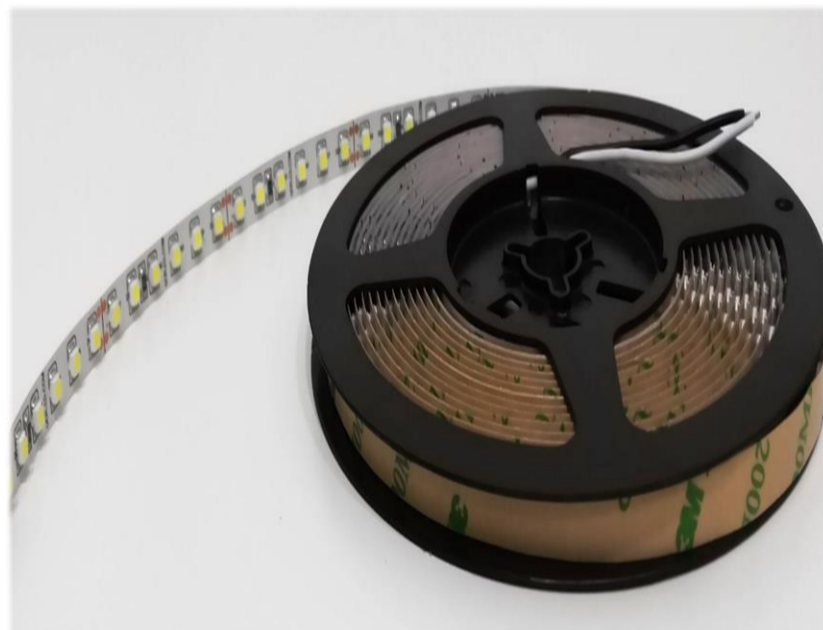

OTHER INFORMATIONS

Working time	min. 50 000 h
Protection level	IP 20
Working temperature	od -25°C do +60°C
Store temperature	od -20°C do +80°C
Warranty	24 months