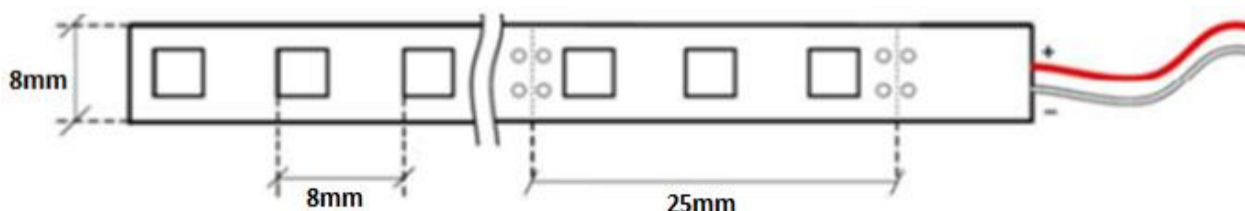

Tolerance range for optical and electrical +/- 10%.

Exceeding the voltage leads to an overload, and consequently may be shortening of action, and even damage to the product.

Exceeding the storage temperature or temperature can also lead to product failure.

GERLED Sp. z o.o.

ul. Miłkowskiego 21
30-349 Kraków
NIP: 6793101821
REGON: 123142992